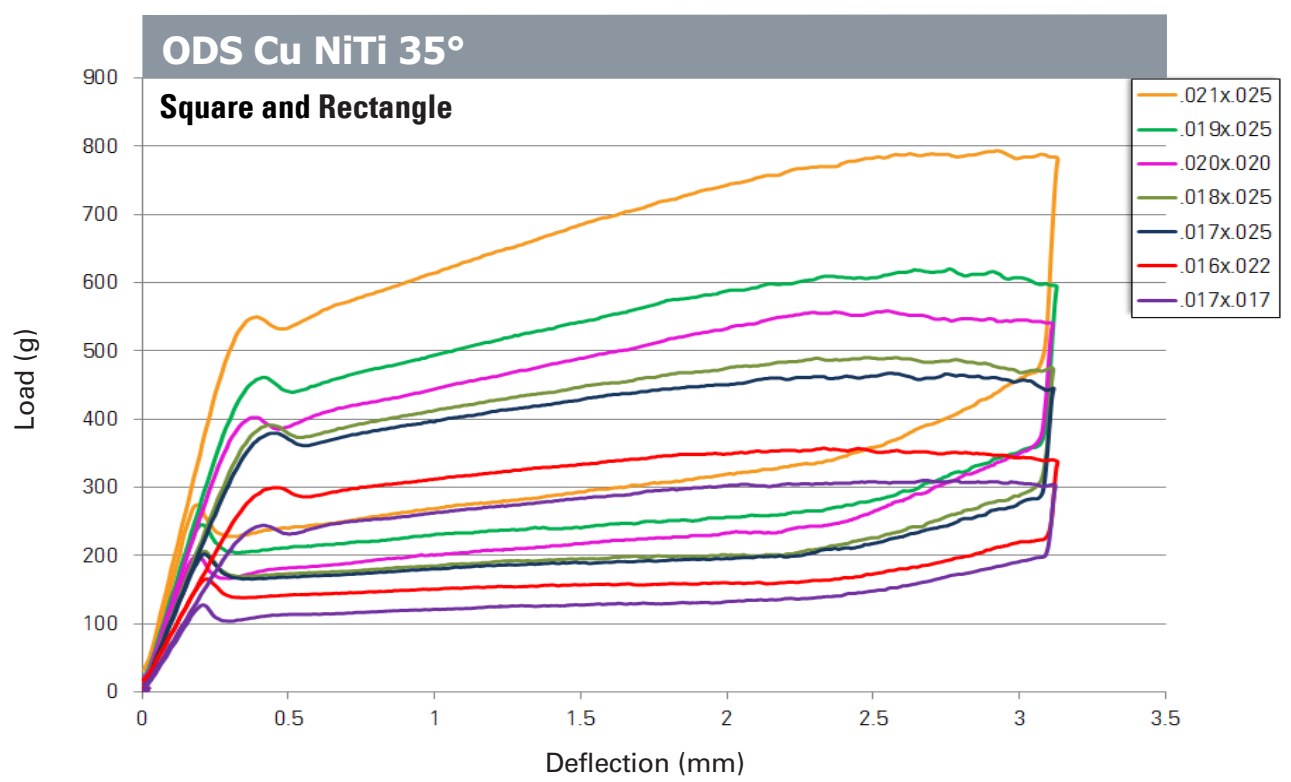

Wire dimensions are in inches unless otherwise noted. Metric conversions may be found in the Reference section.
 Testing done in accordance with ISO 15841:2006.

Wire dimensions are in inches unless otherwise noted. Metric conversions may be found in the Reference section.
 Testing done in accordance with ISO 15841:2006.