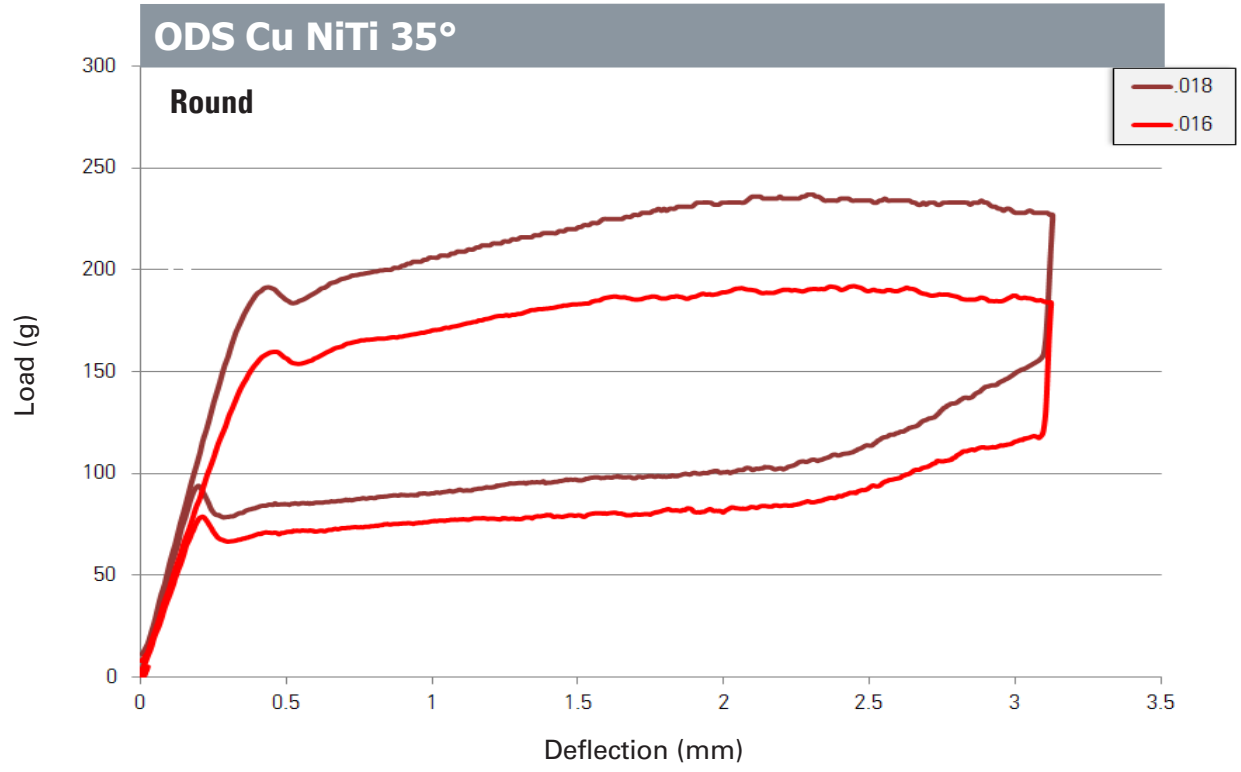

Wire dimensions are in inches unless otherwise noted. Metric conversions may be found in the Reference section.
 Testing done in accordance with ISO 15841:2006.

Wire dimensions are in inches unless otherwise noted. Metric conversions may be found in the Reference section.
 Testing done in accordance with ISO 15841:2006.